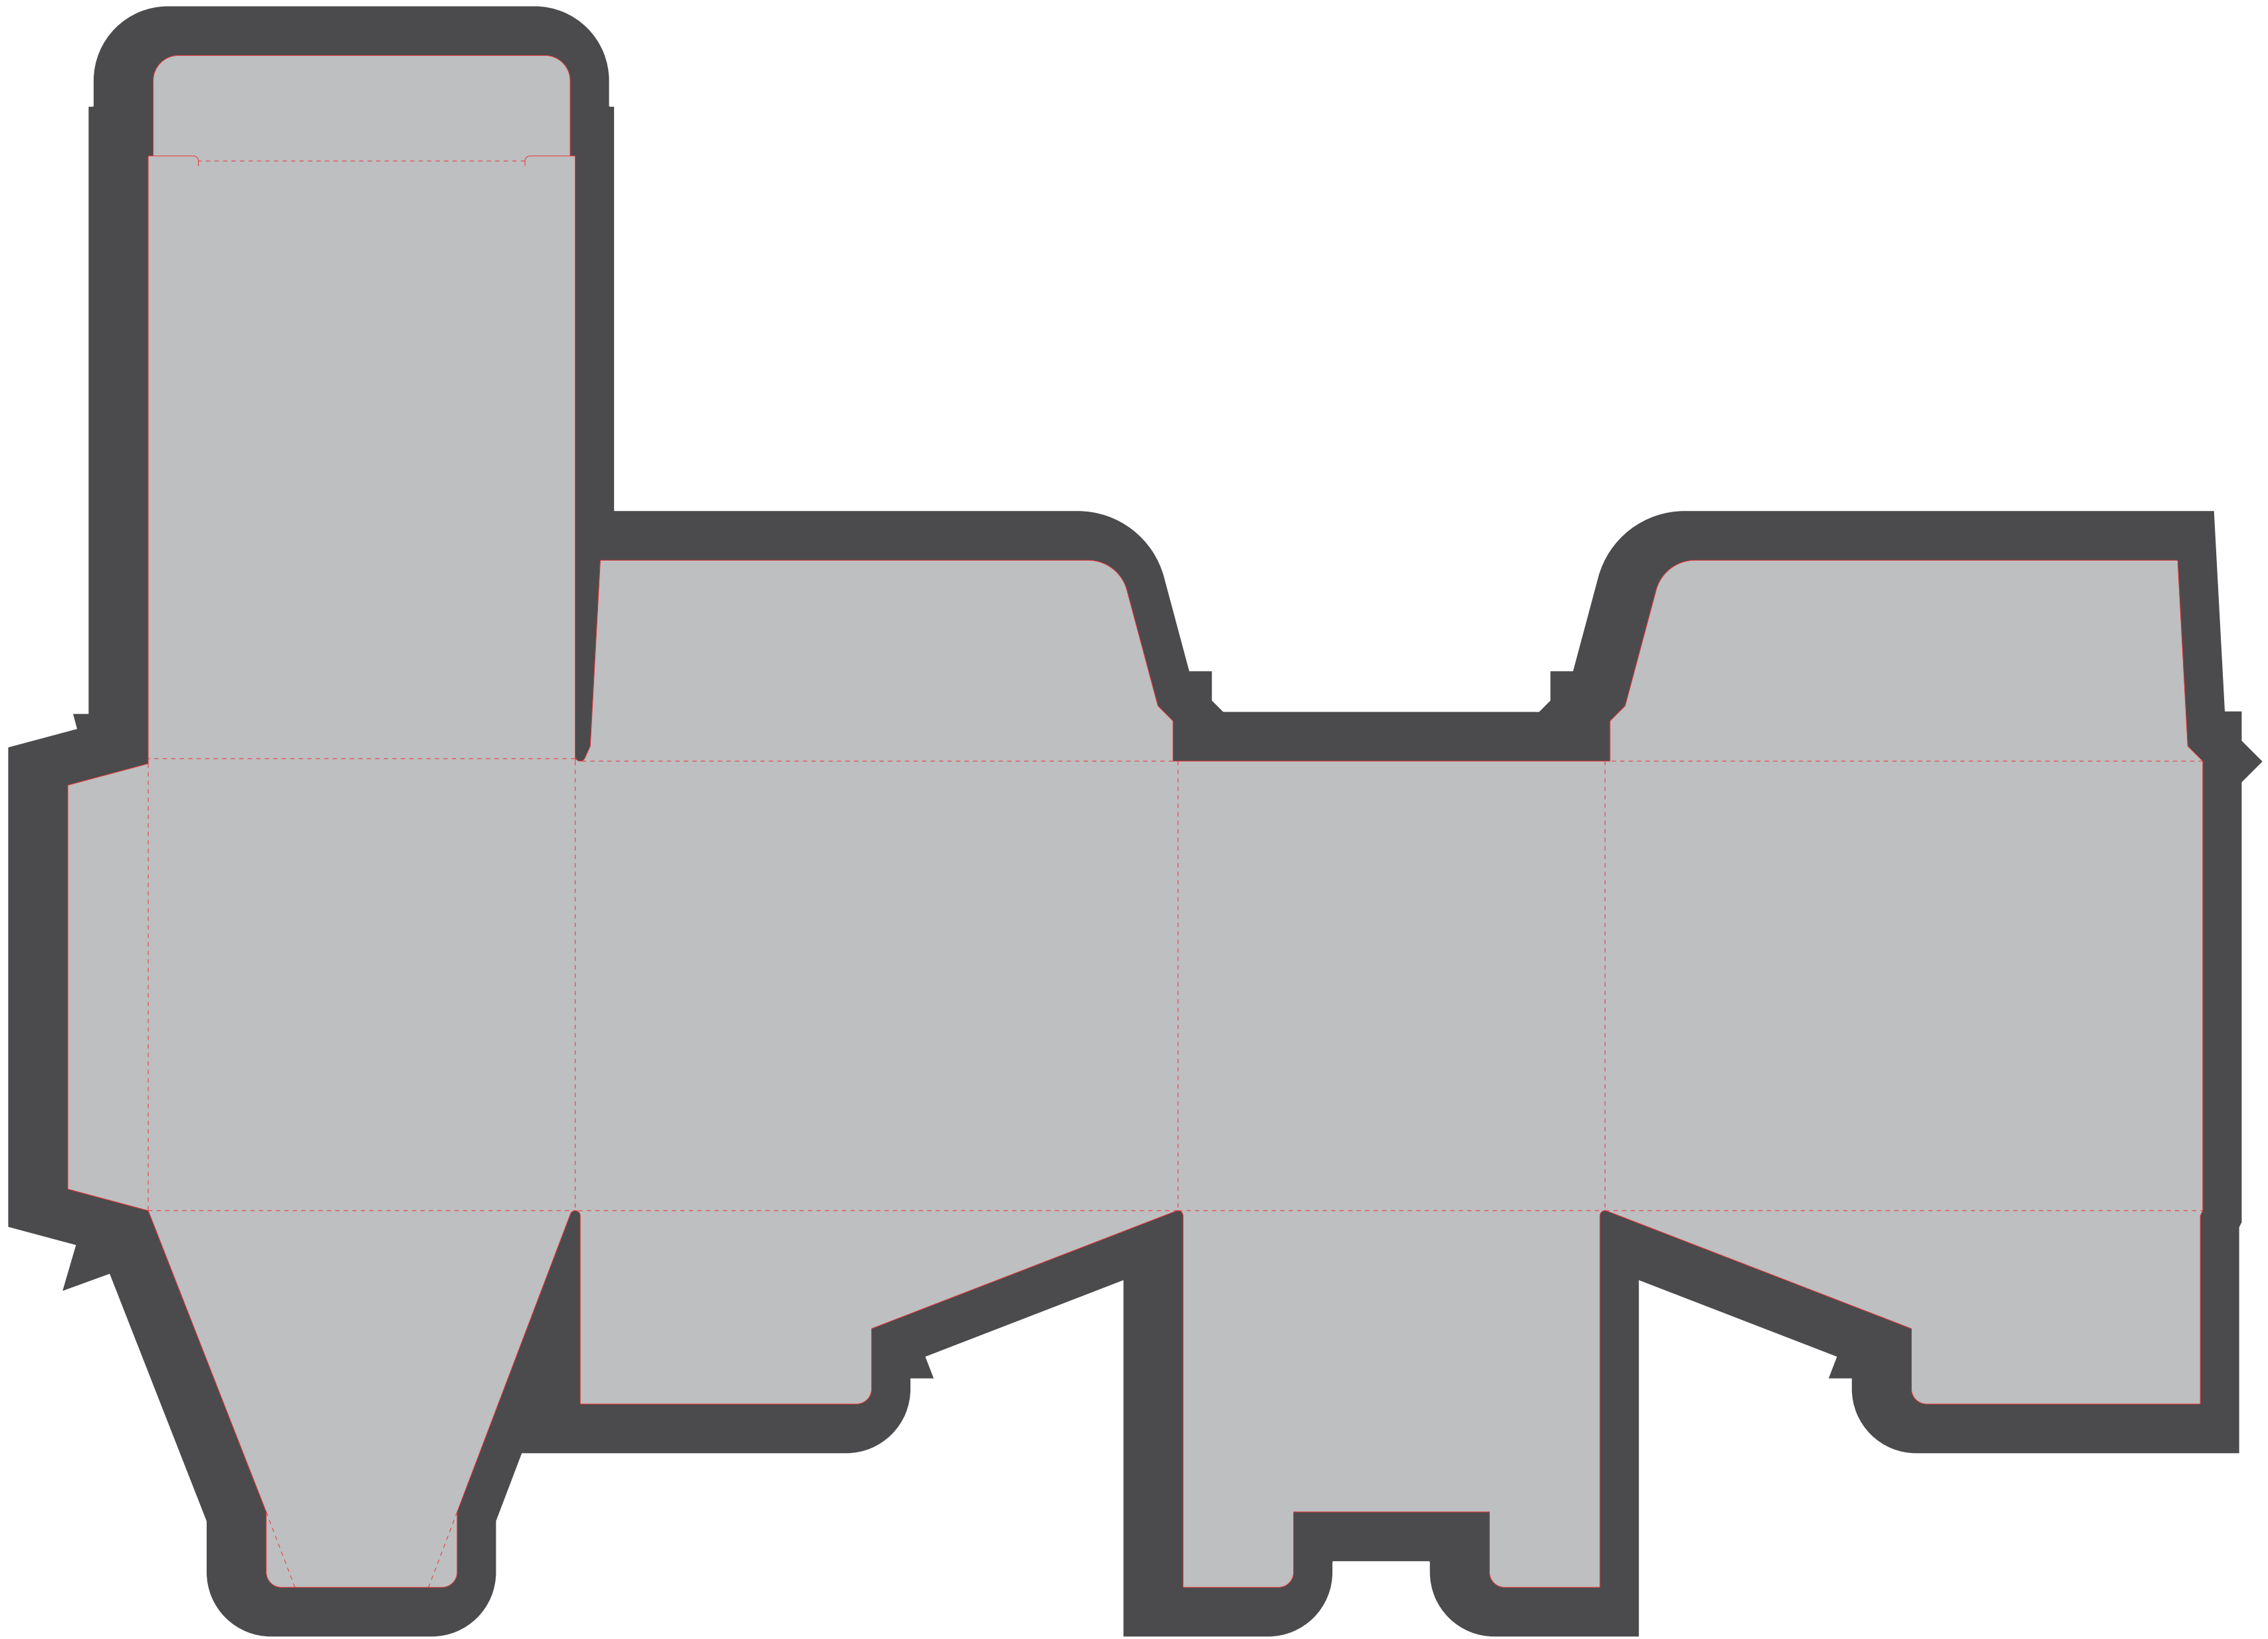

# BOX084

## Kyle box

### Branding Options:

Position : A

1. Digital Print (Dp) - Full Colour  
Size: **90mm x 85mm x 120mm**

**Bleed (448mm x 324mm)**

**Item Size (90mm x 85mm x 120mm)**

**Note:**

**Material - 350gsm**