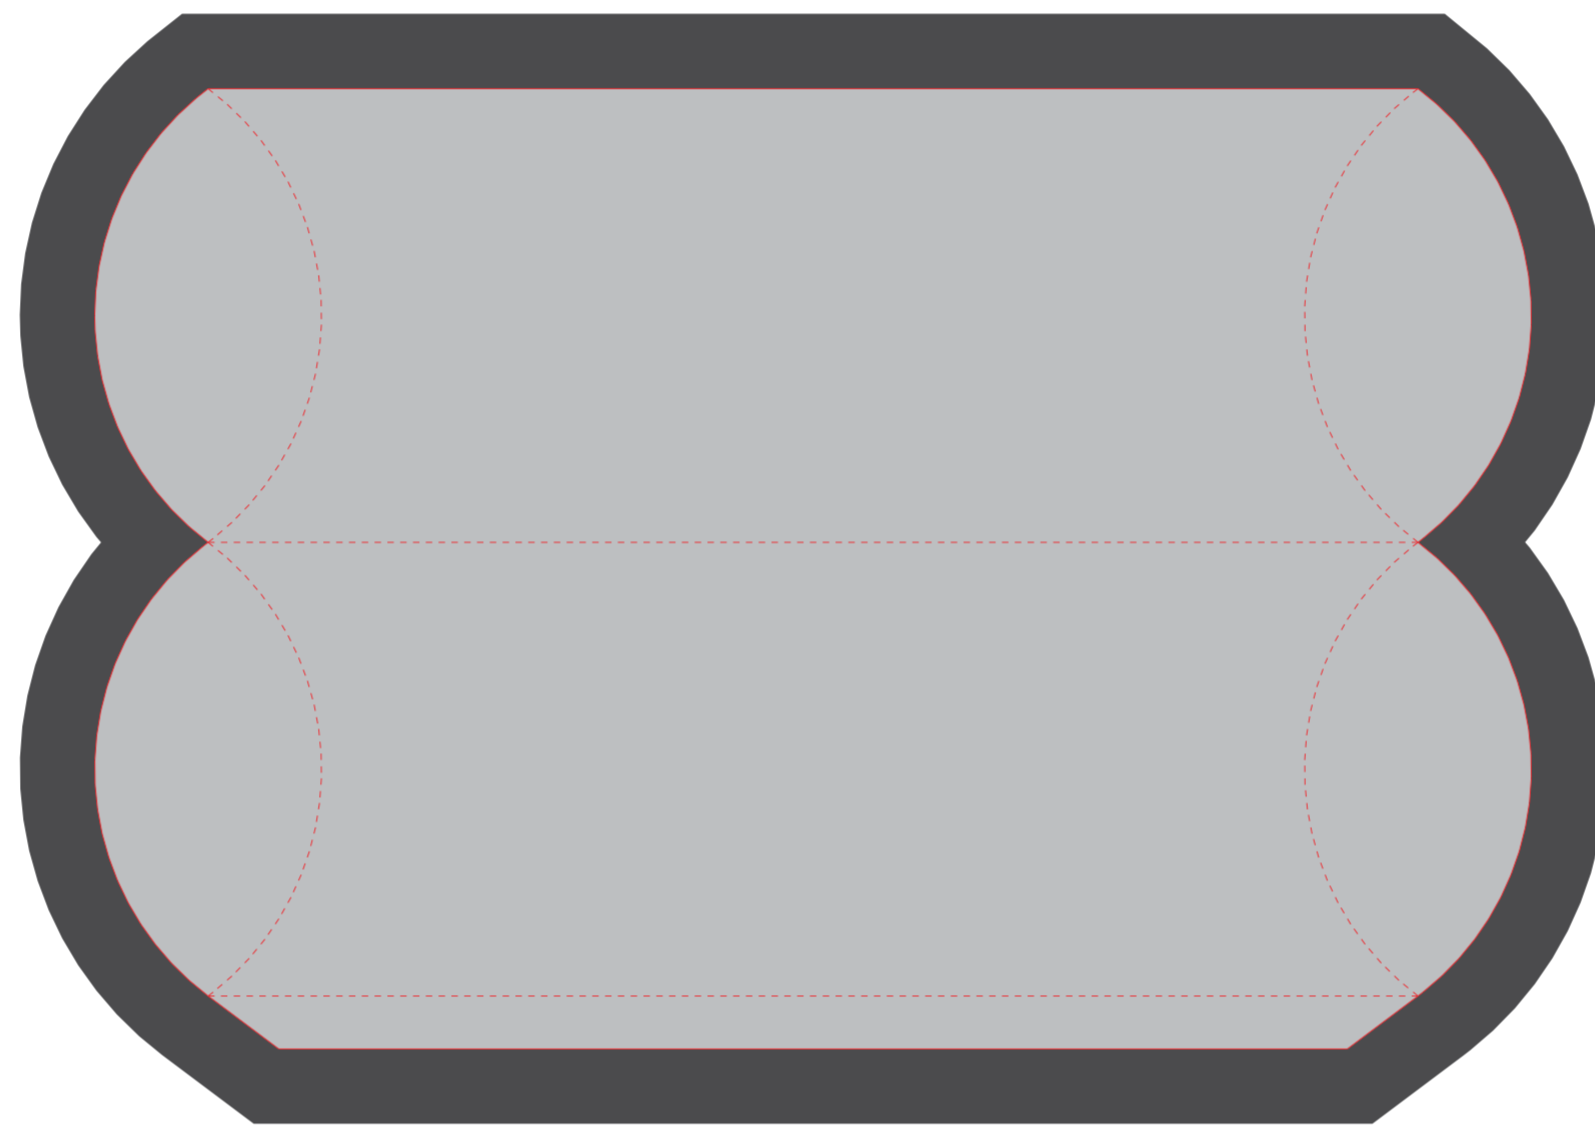

# BOX048

## Tiber box

### Branding Options:

Position : A

1. Digital Print (Dp) - Full Colour  
Size: **130mm x 60mm x 30mm**

**Bleed (209mm x 146mm)**

**Item Size (130mm x 60mm x 30mm)**

**Note:**

**Material - 350gsm**