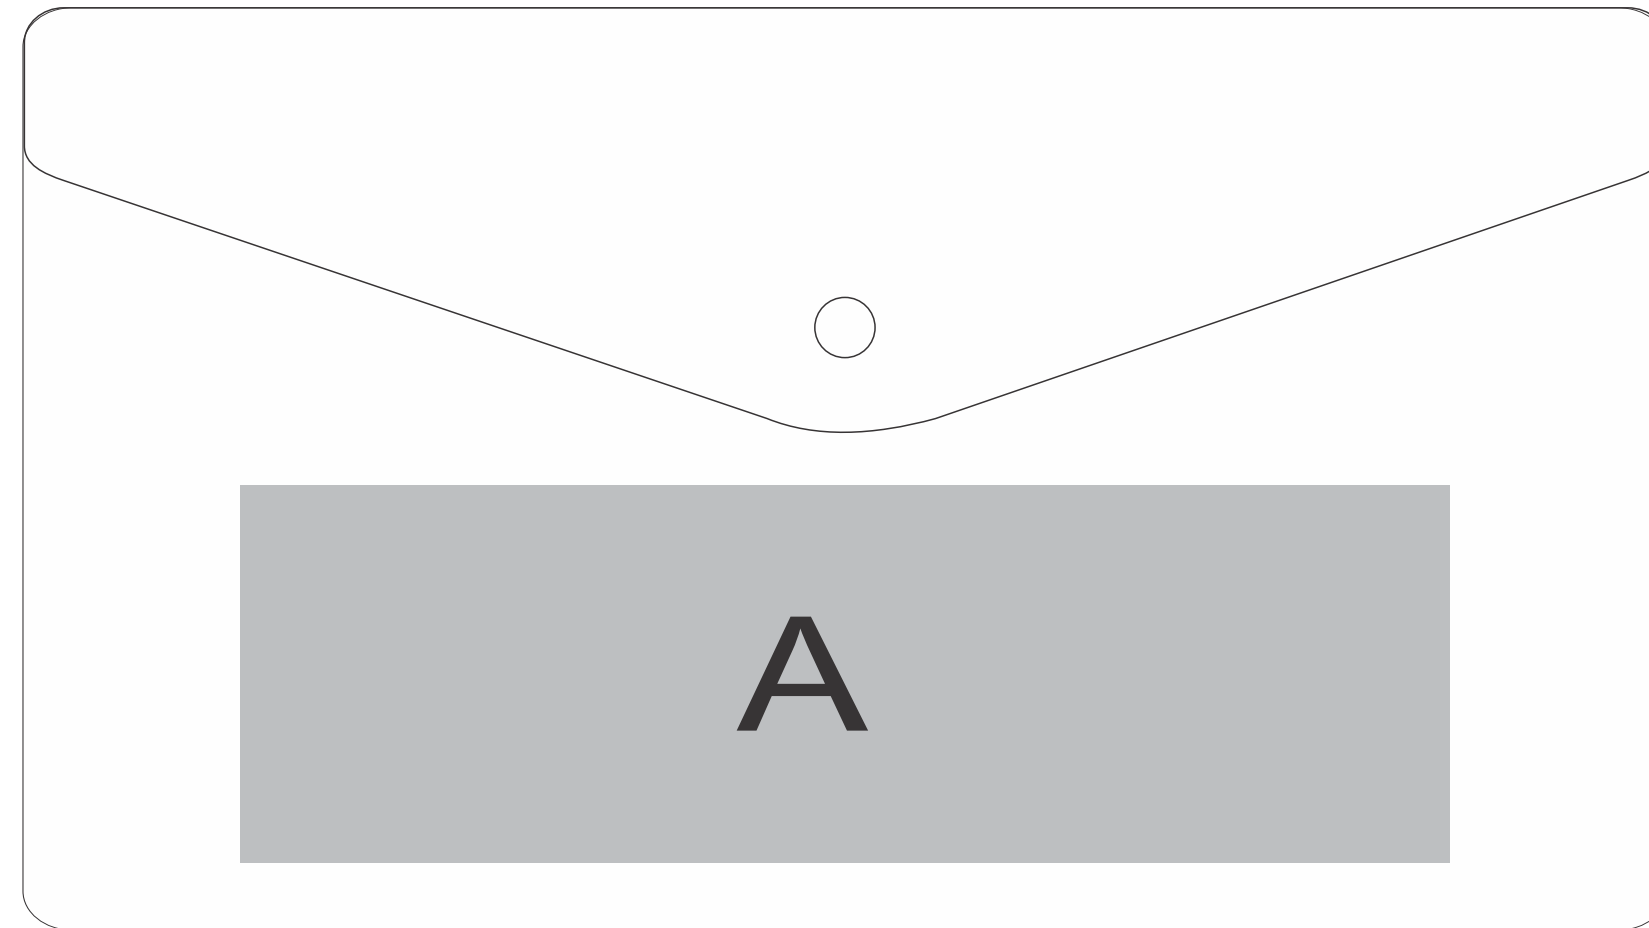

PENC4000

Dexter Stationery Set

POSITION (A)

1. Screen Print
160mm x 50mm

POSITION (B)

1. Pad Print
50mm x 6.5mm

POSITION (C)

1. Pad Print
30mm x 6.5mm

POSITION (E)

1. Pad Print
90mm x 5.5mm

POSITION (D)

1. Pad Print
130mm x 12mm

POSITION (F)

1. Digital Transfer
50mm x 12mm