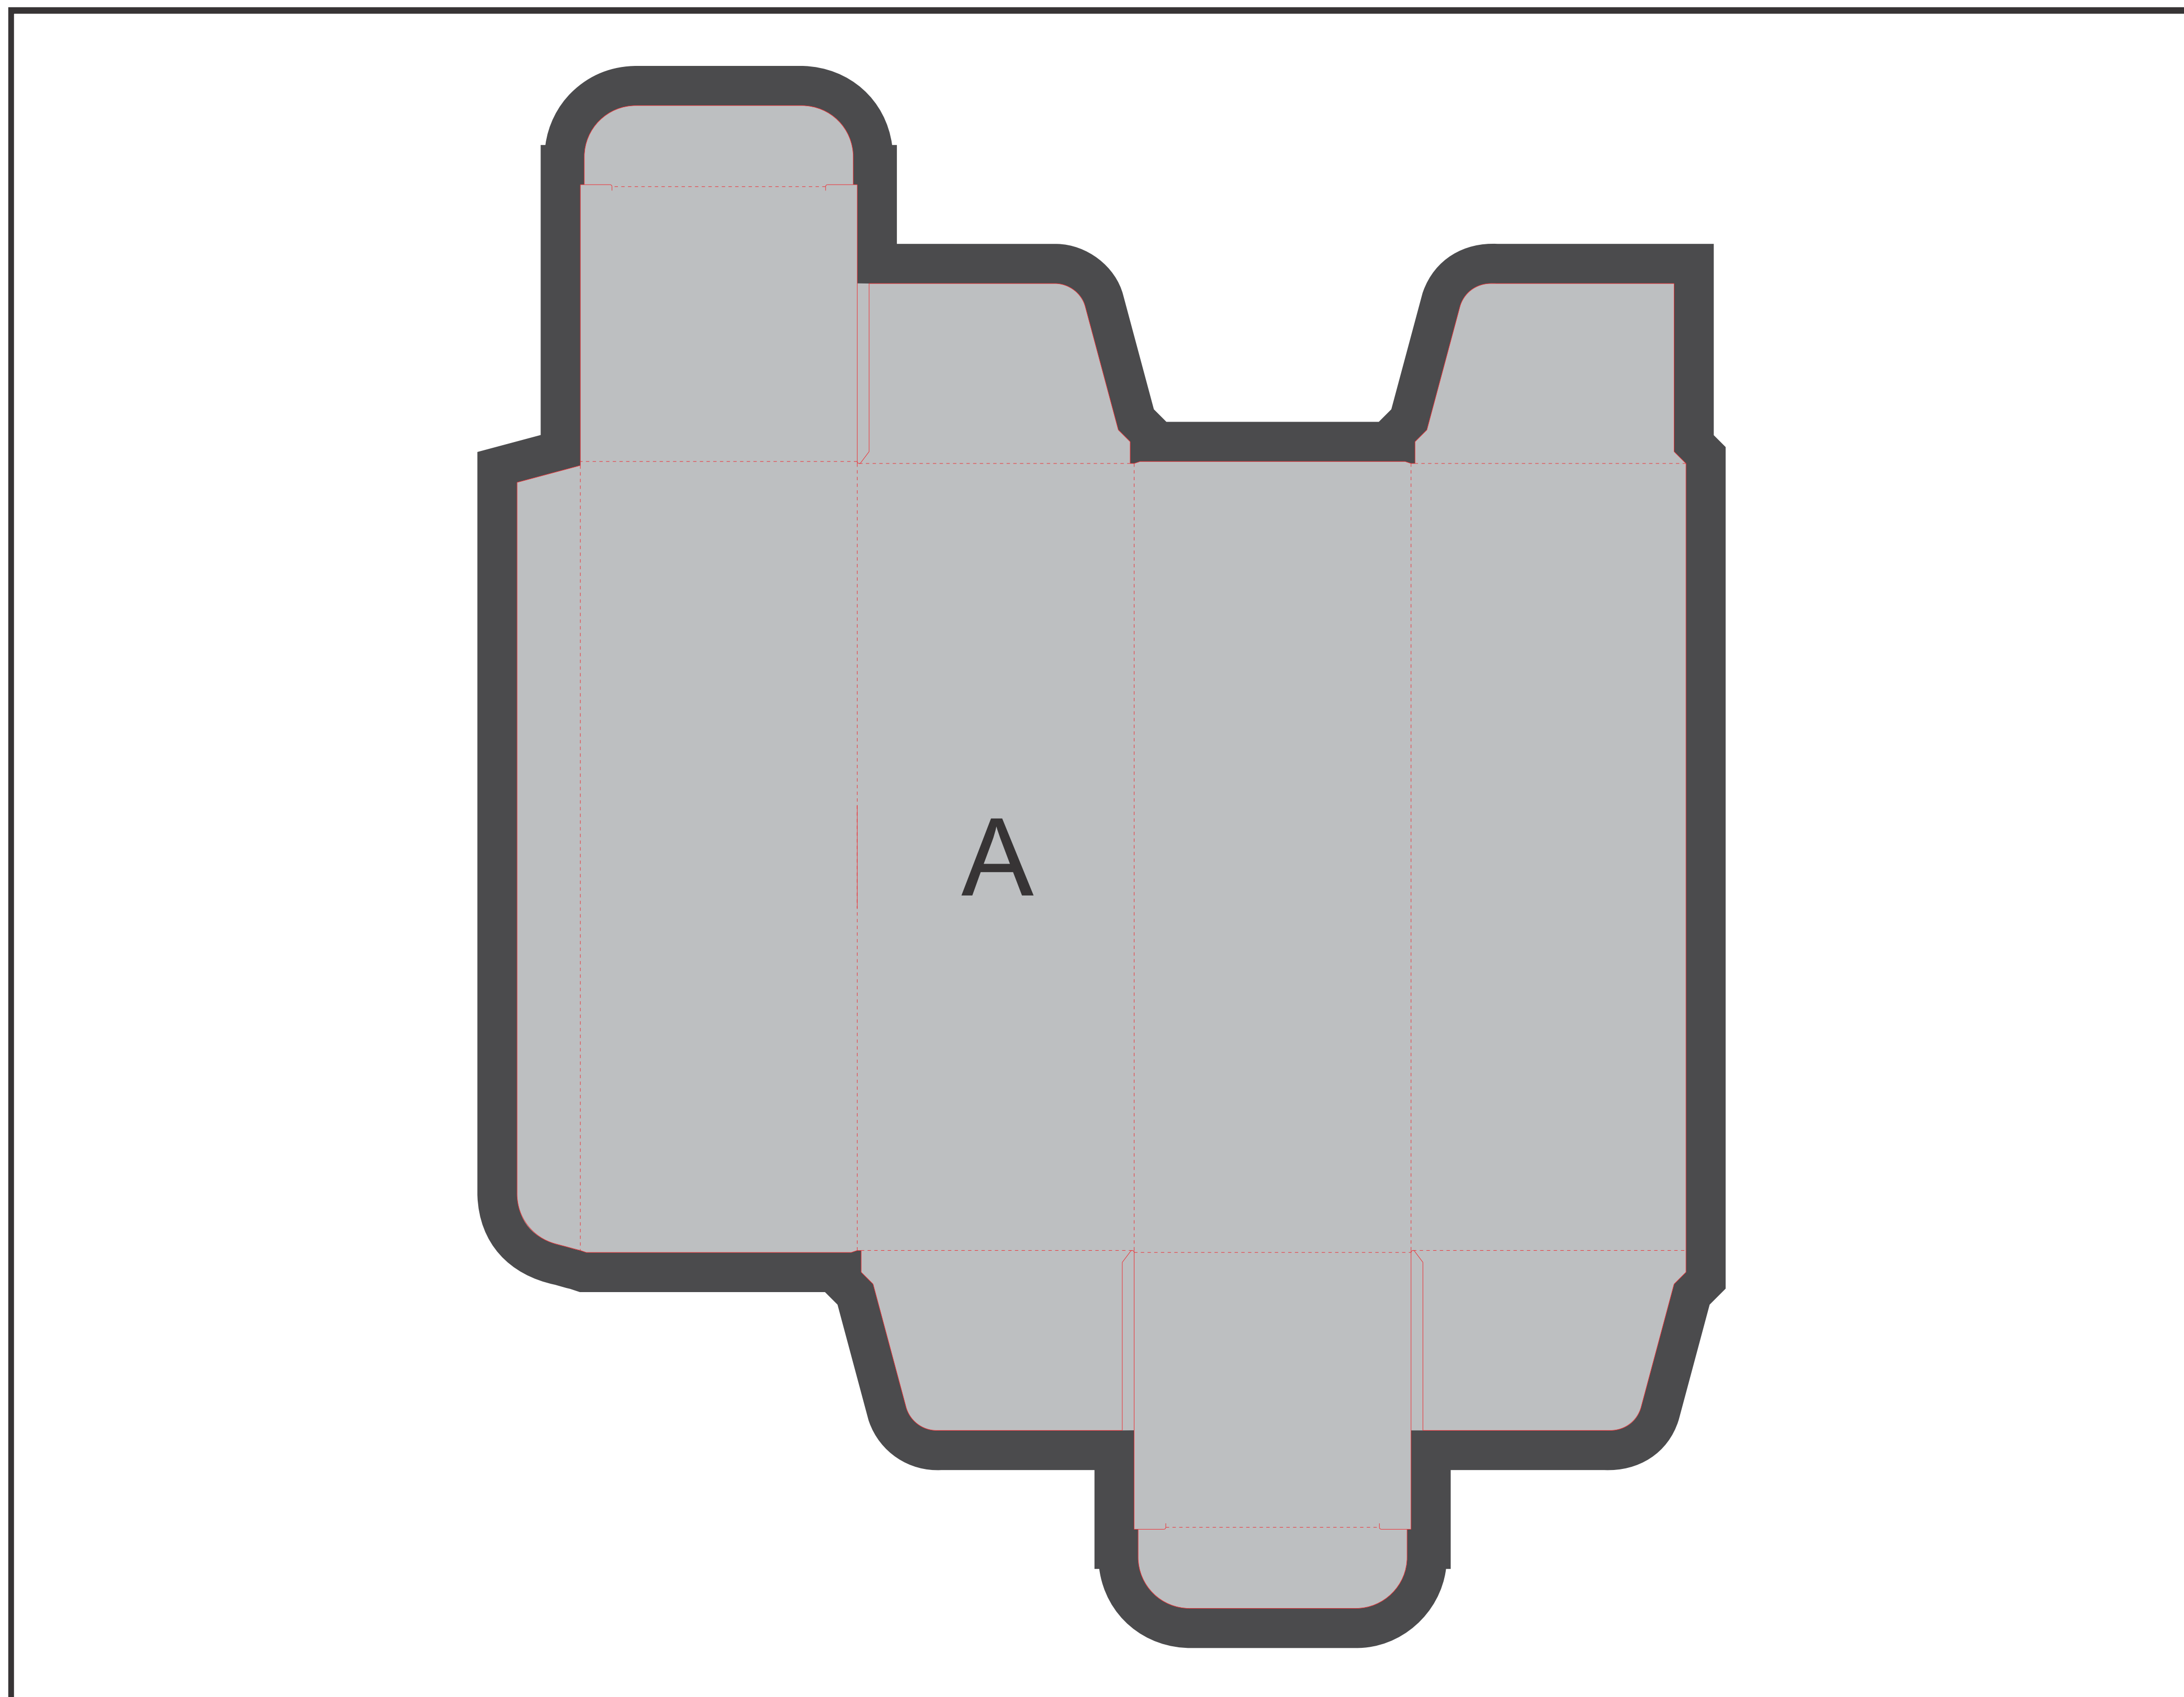

BOX029

Esselen box

Branding Options:

Position : A

1. Digital Print (Dp) - Full Colour
Size: **75mm x 75mm x 150mm**

Bleed (315mm x 400mm)

Item Size (75mm x 75mm x 150mm)

Note:

Material - 350gsm