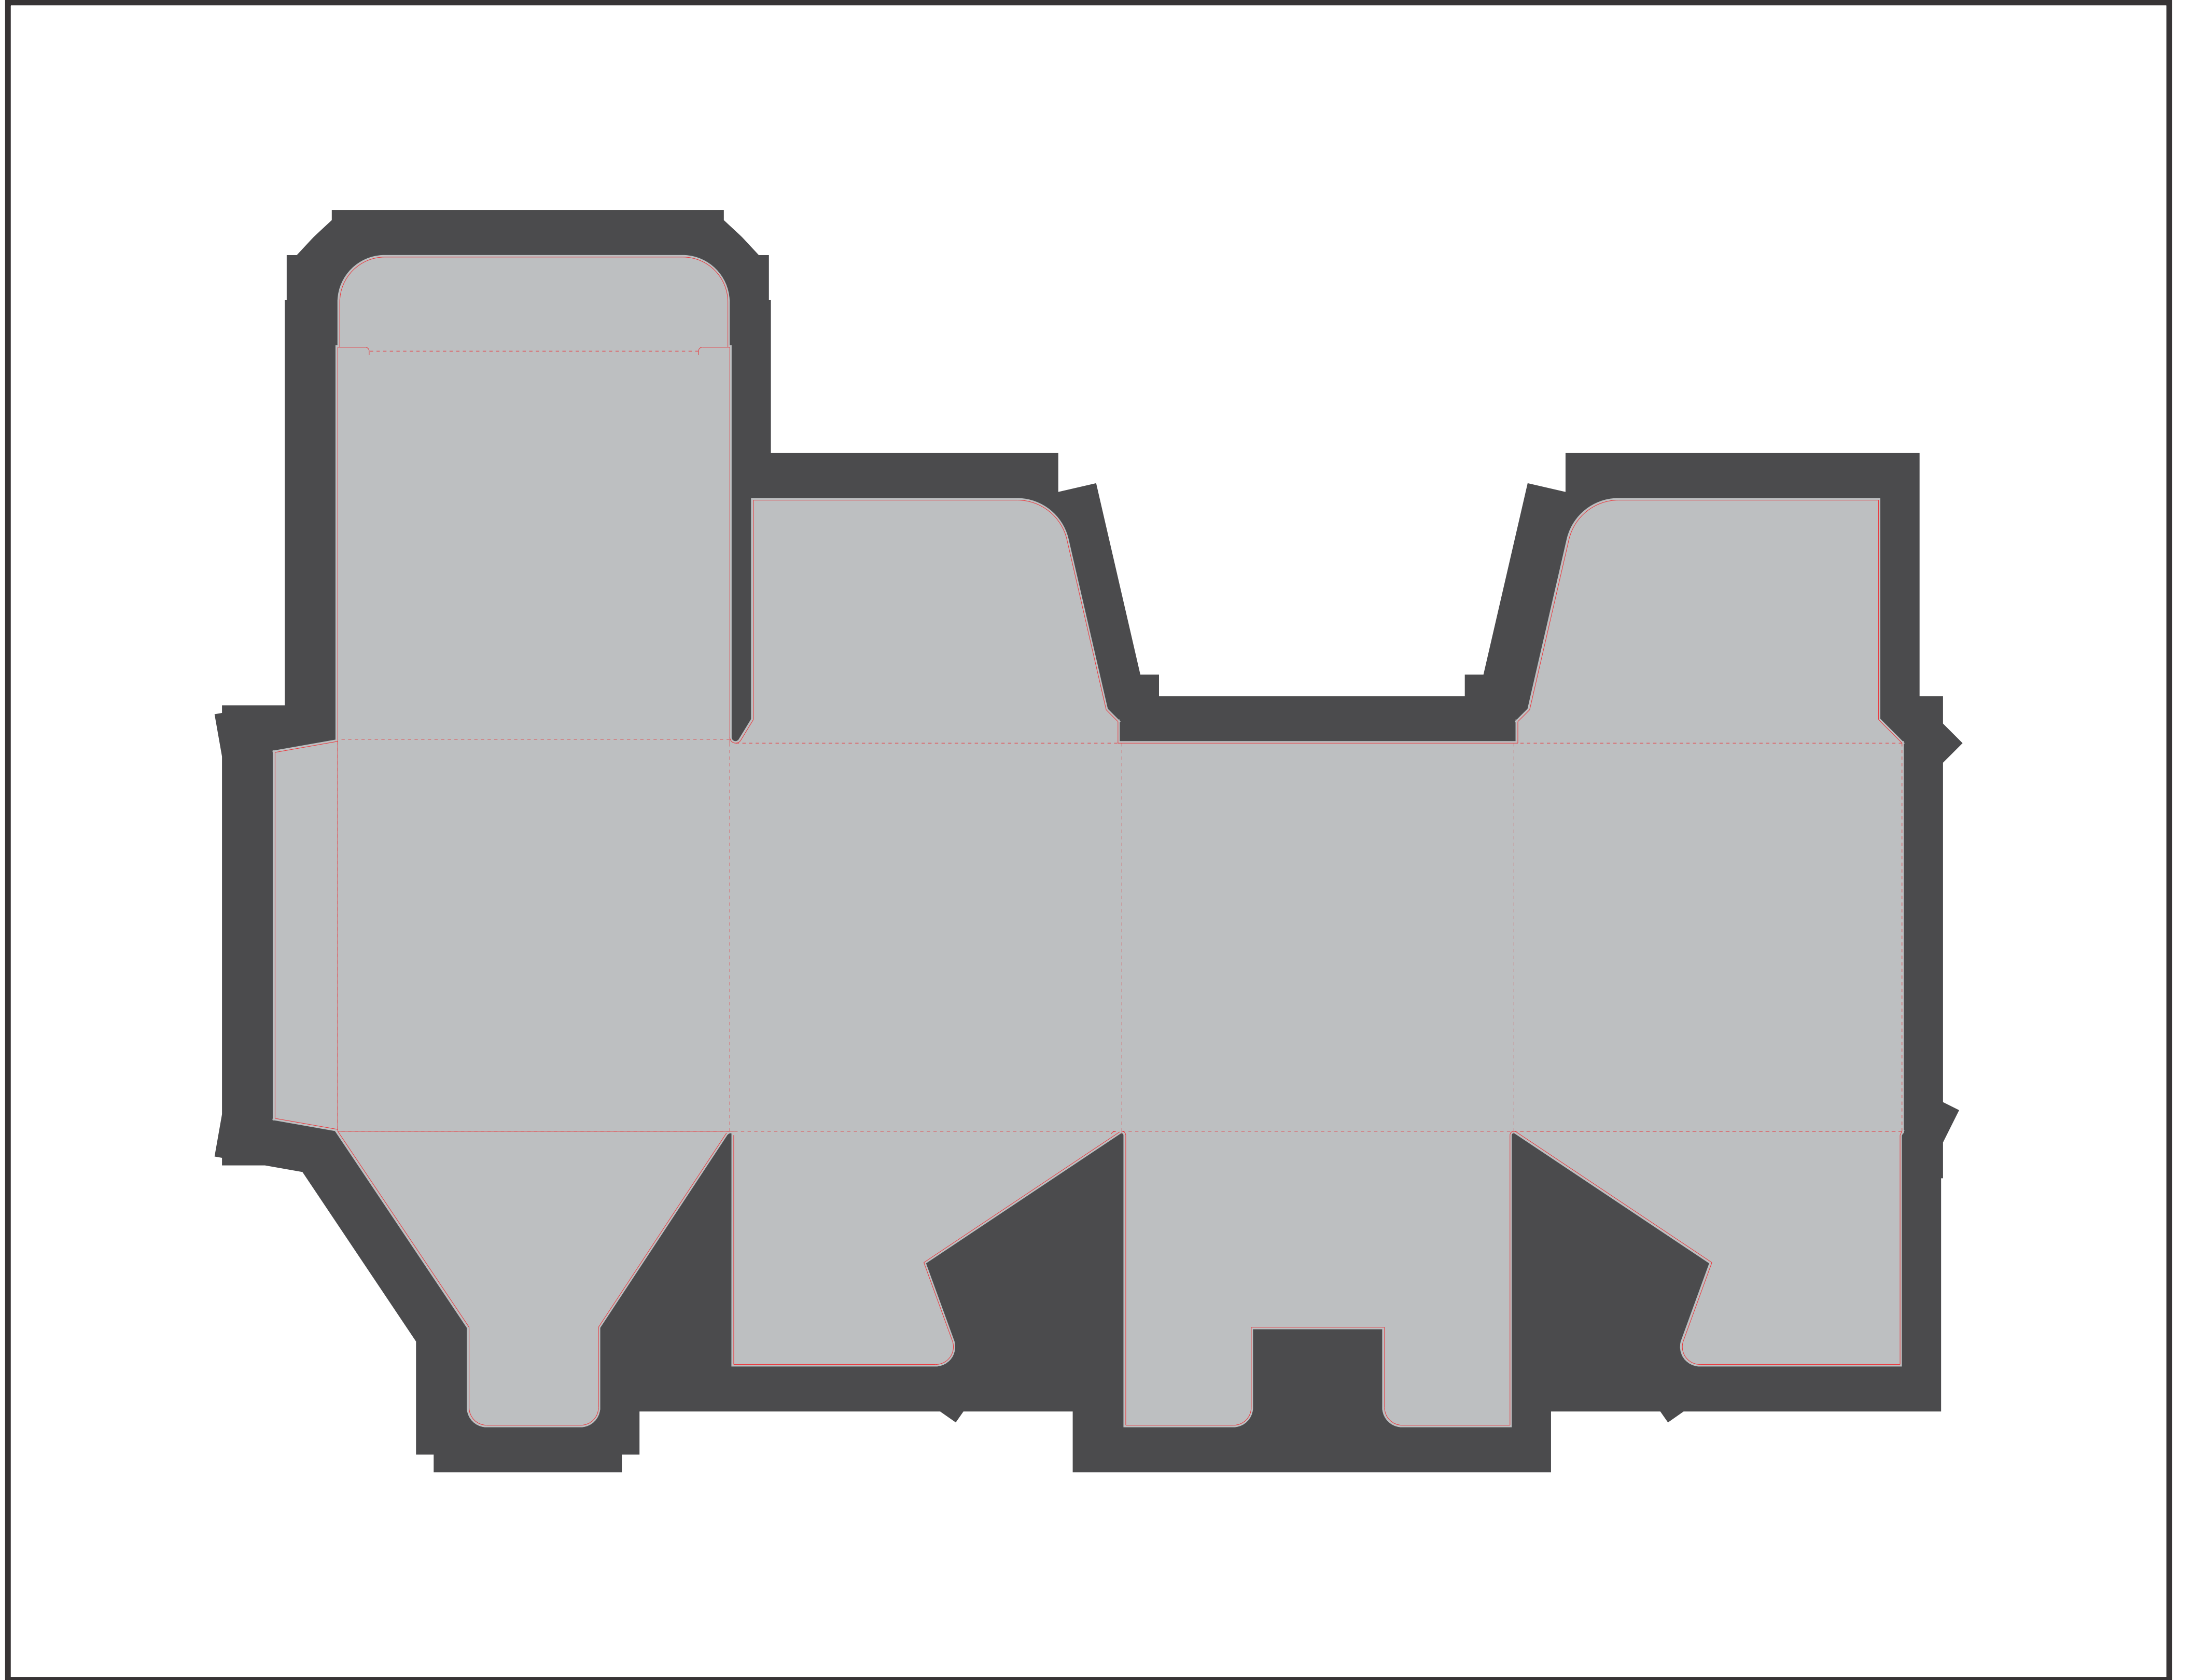

# BOX011

## Cube box

### Branding Options:

Position : A

1. Digital Print (Dp) - Full Colour

Size: **100mm x 100mm x 100mm**

**Bleed (445mm x 321mm)**

**Item Size (100mm x 100mm x 100mm)**

**Note:**

**Material - 350gsm**