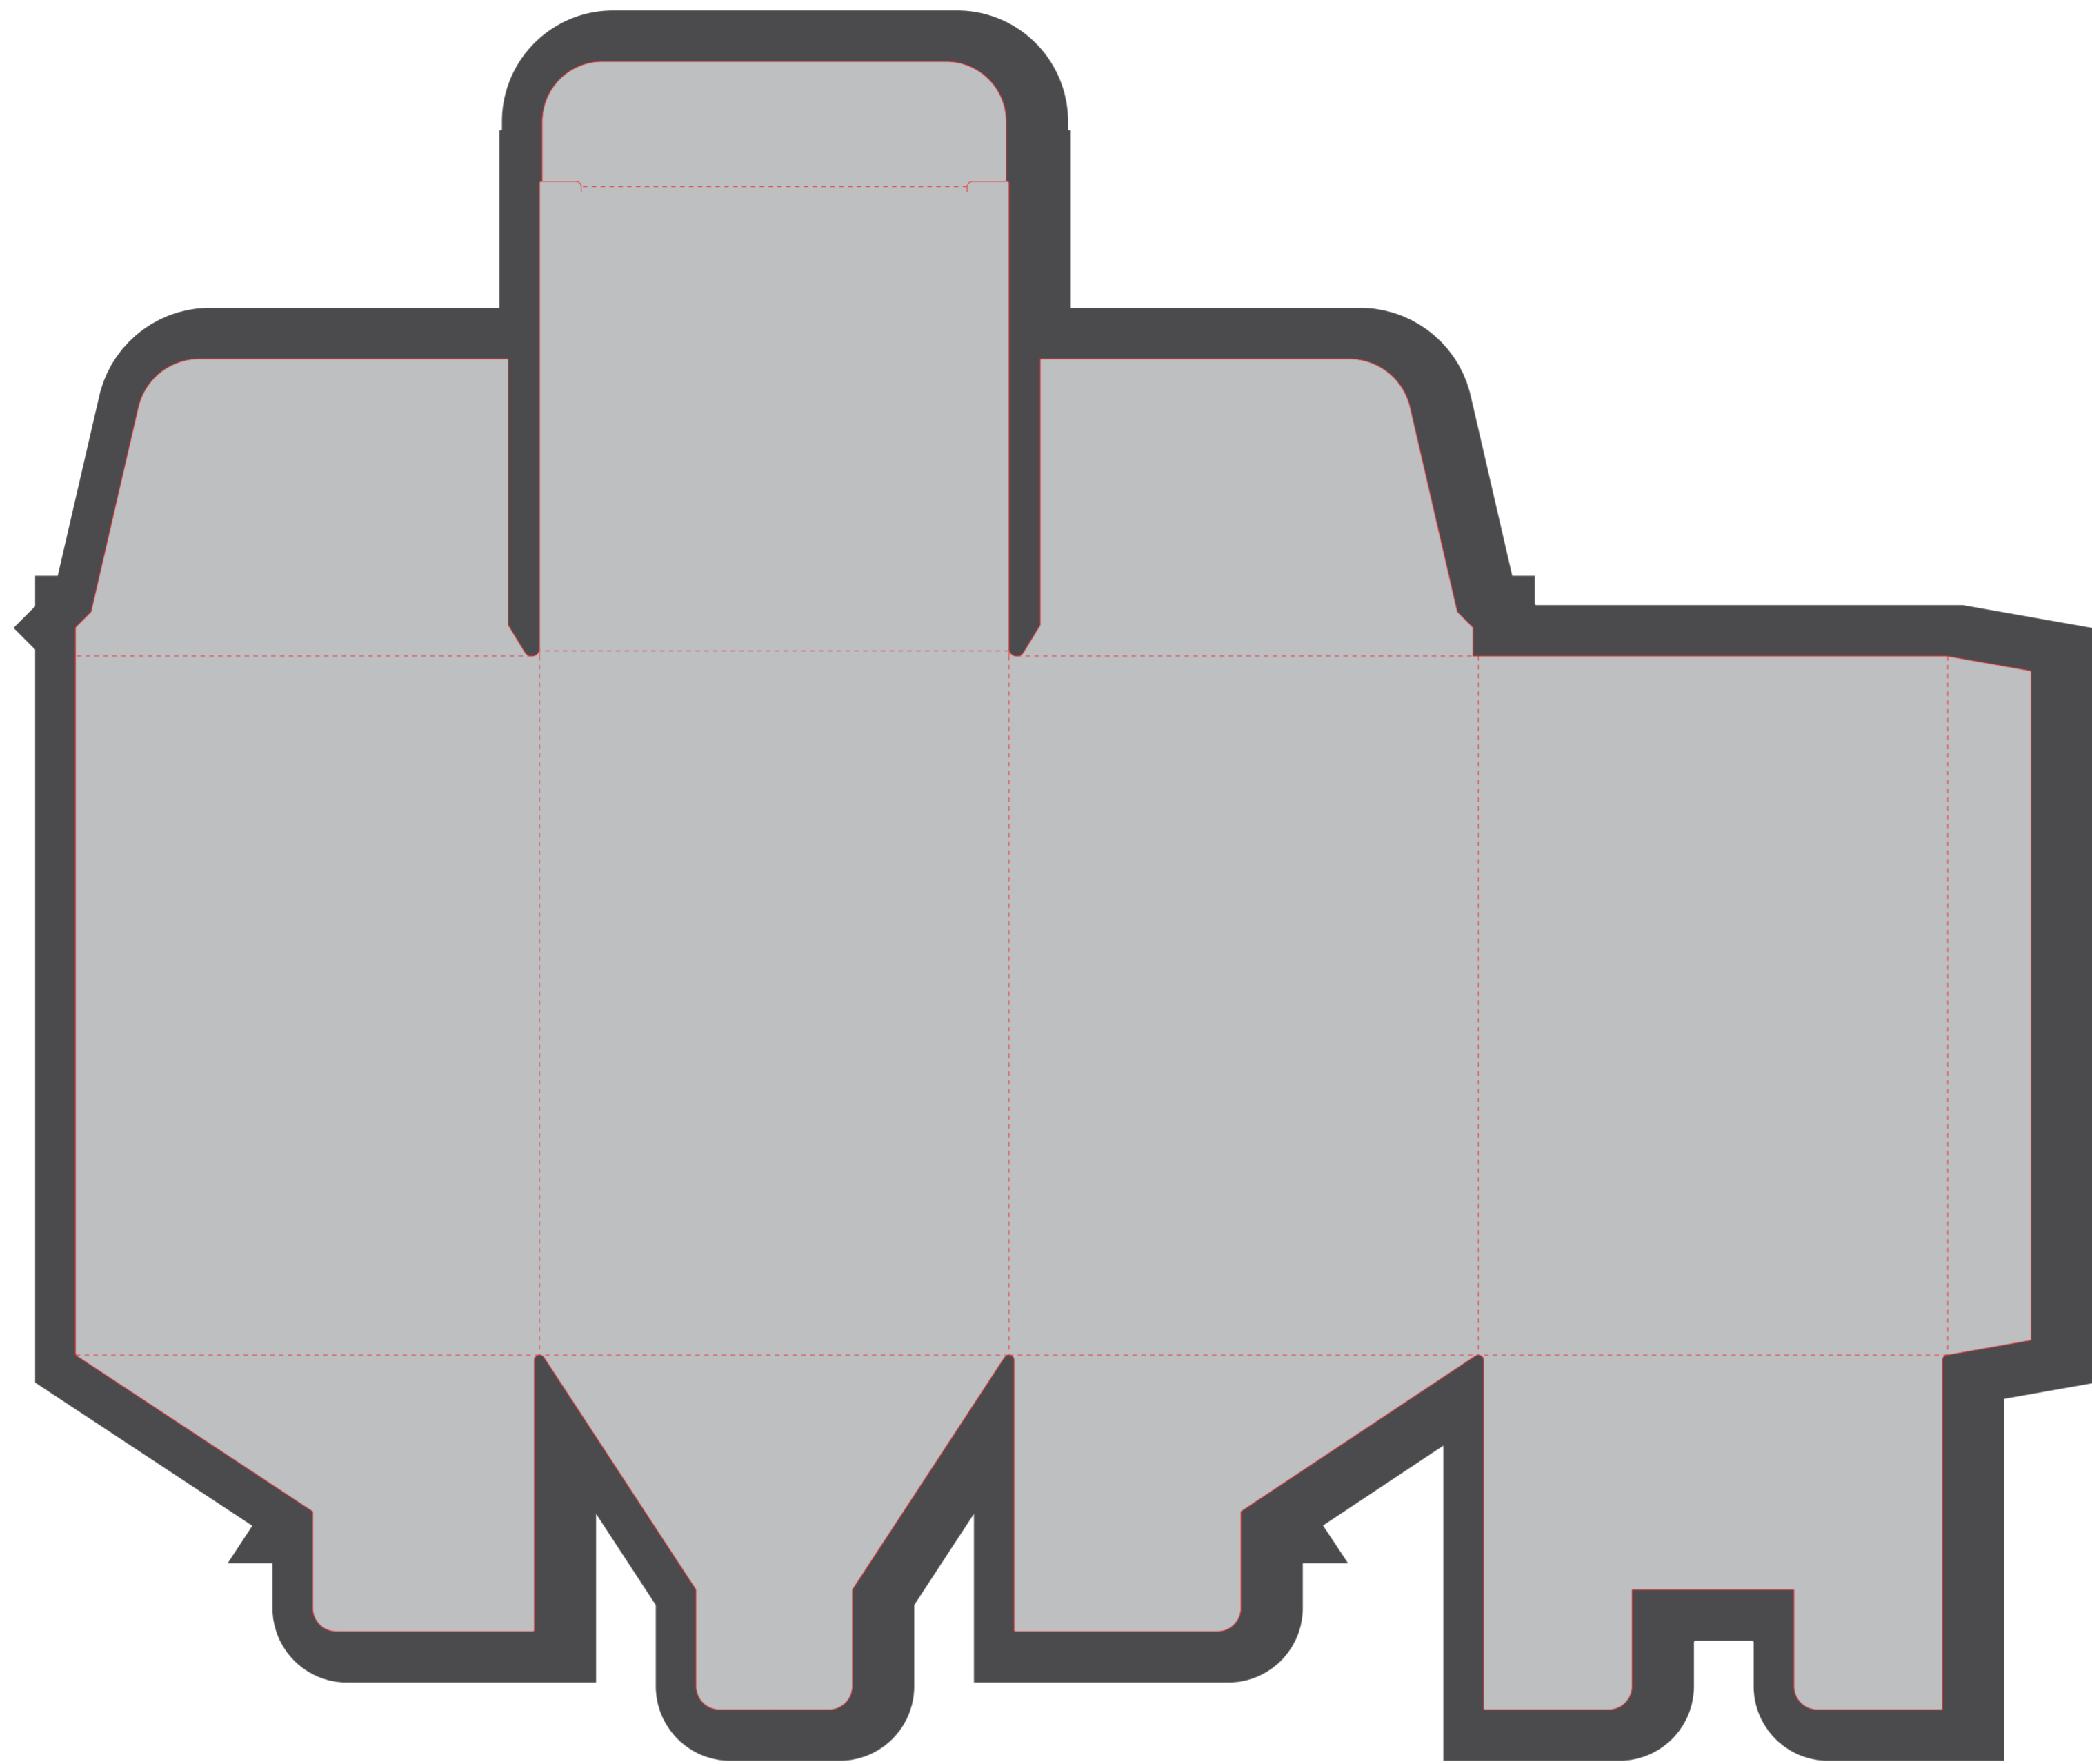

# BOX082

## Mathew box

### Branding Options:

Position : A

1. Digital Print (Dp) - Full Colour  
Size: **90mm x 135mm x 90mm**

**Bleed (398mm x 335mm)**

**Item Size (90mm x 135mm x 90mm)**

**Note:**

**Material - 350gsm**