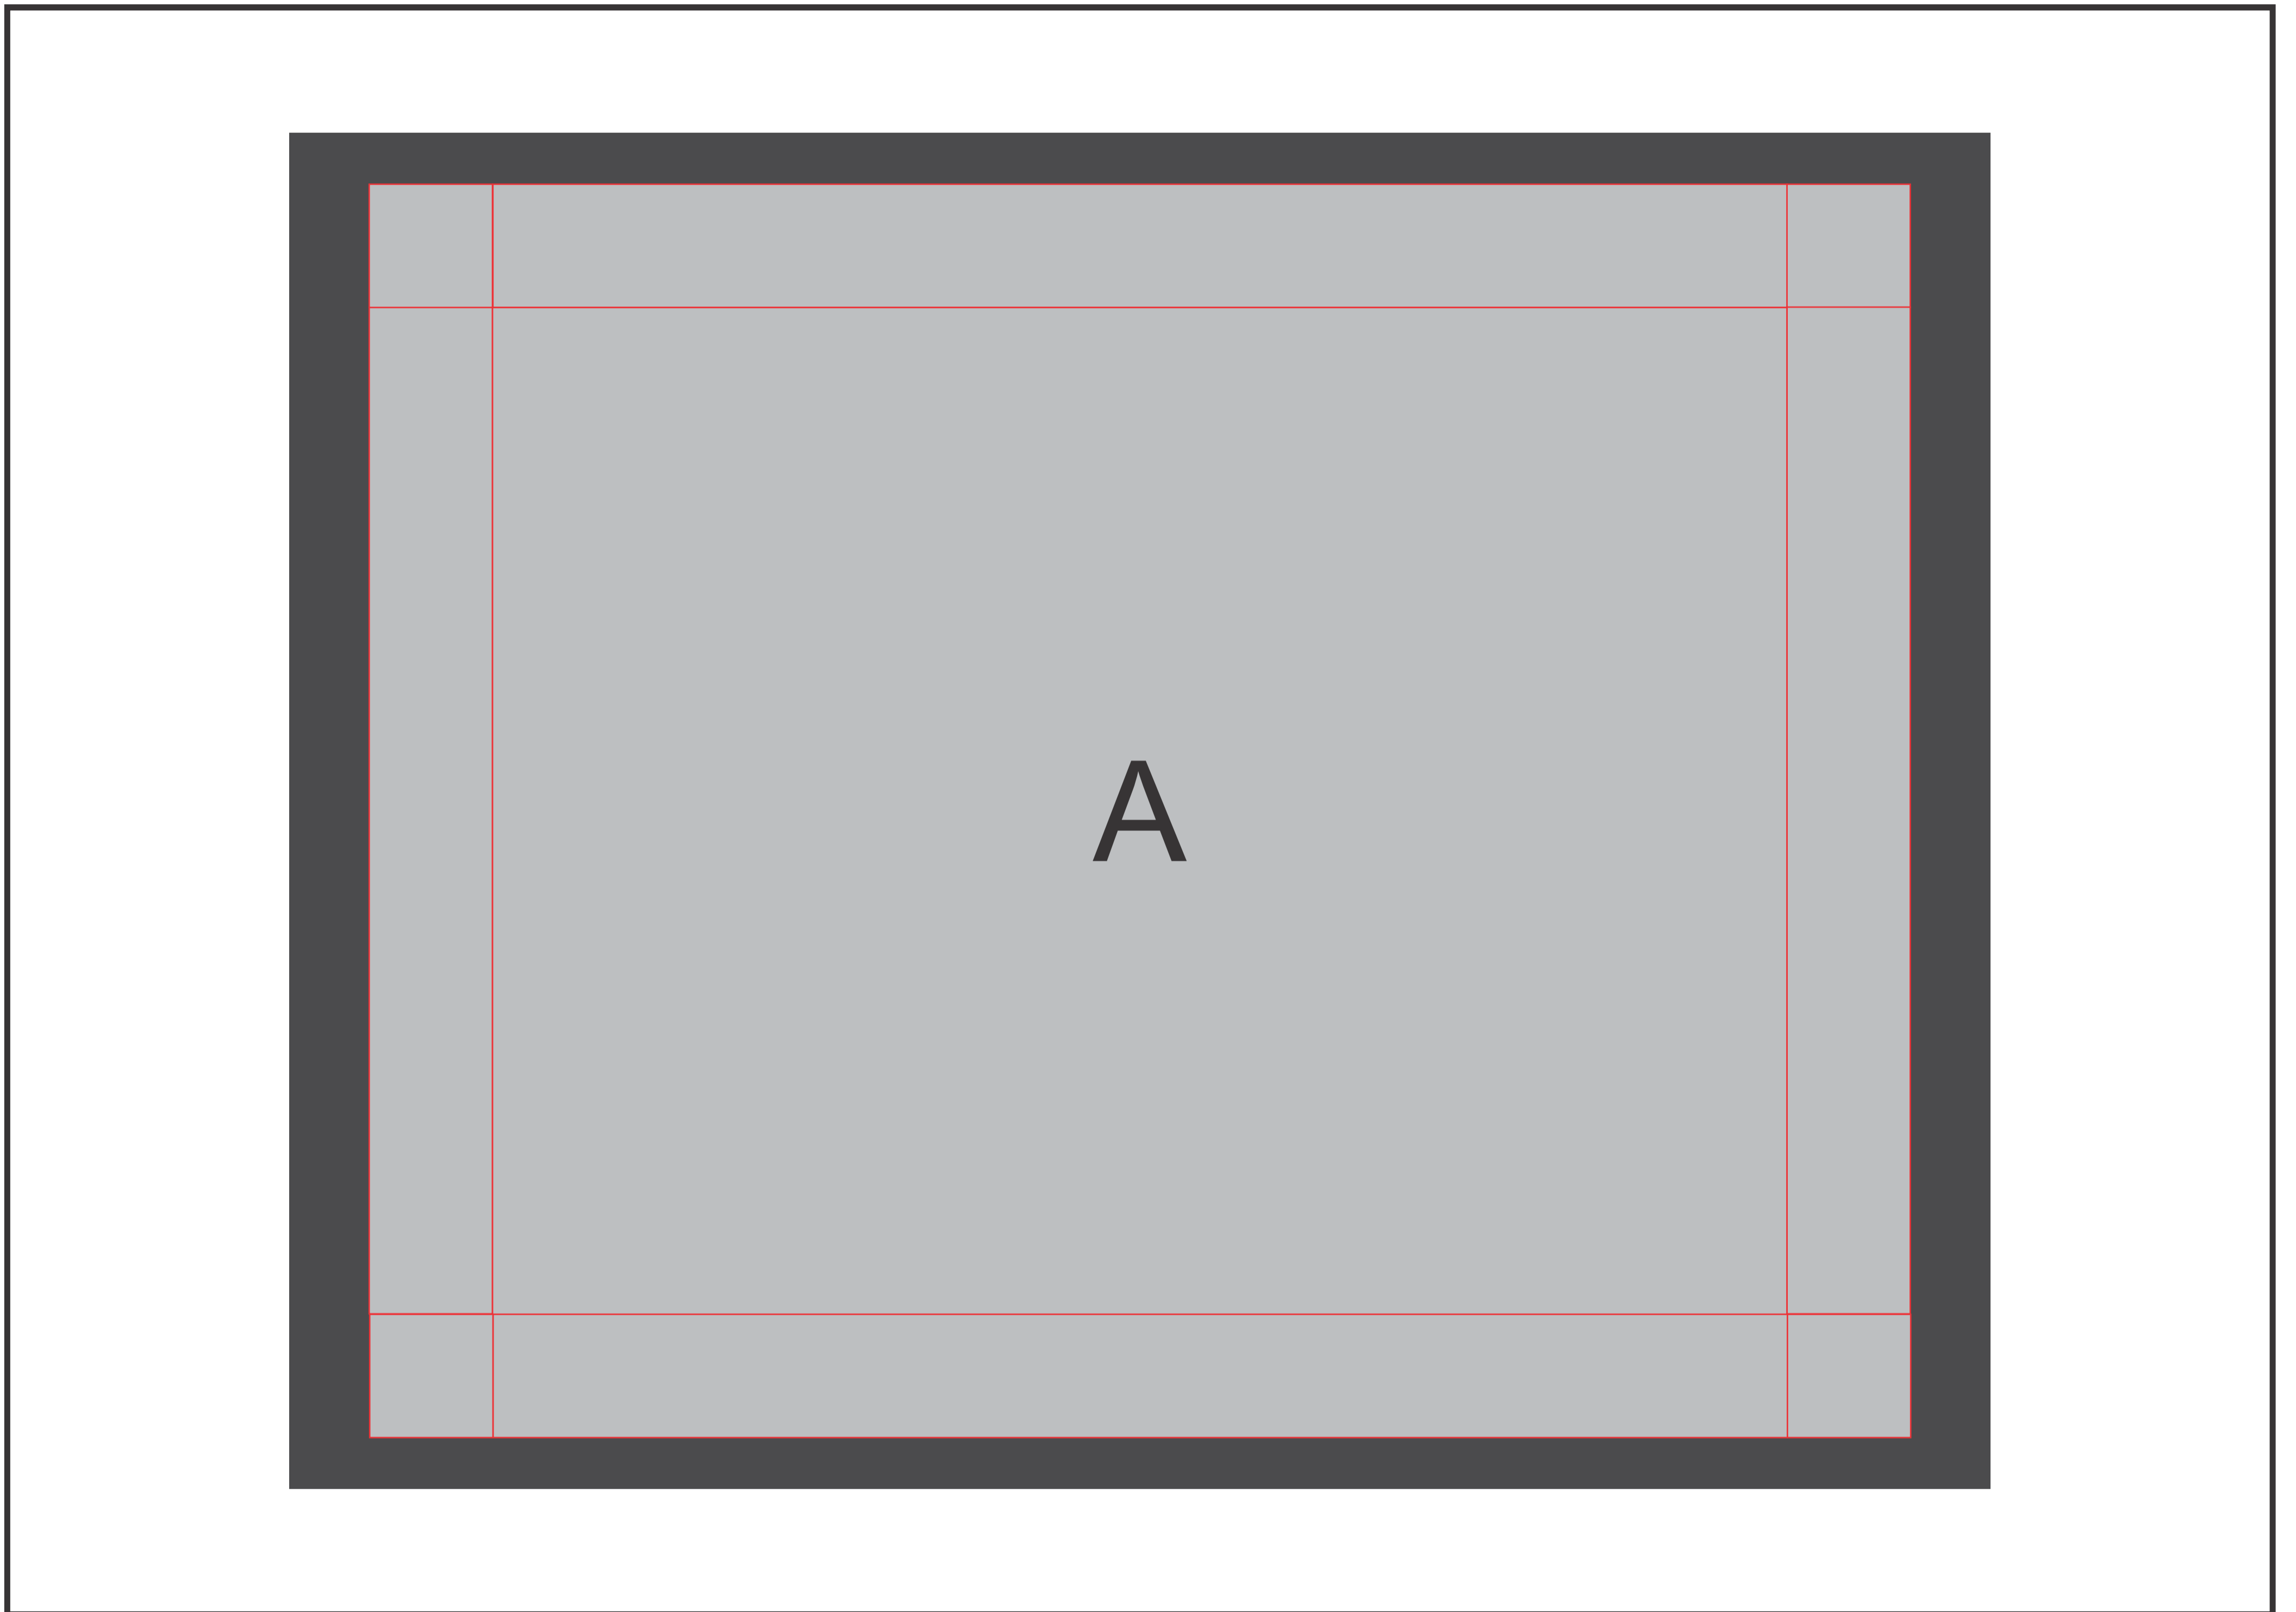

# BOX026

## Simons box

### Branding Options:

Position : A lid

1. Digital Print (Dp) - Full Colour

Size: **315mm x 245mm x 20mm**

**Bleed (414mm x 330mm)**

**Item Size (315mm x 245mm x 30mm)**

**Note:**

**Material - 350gsm**